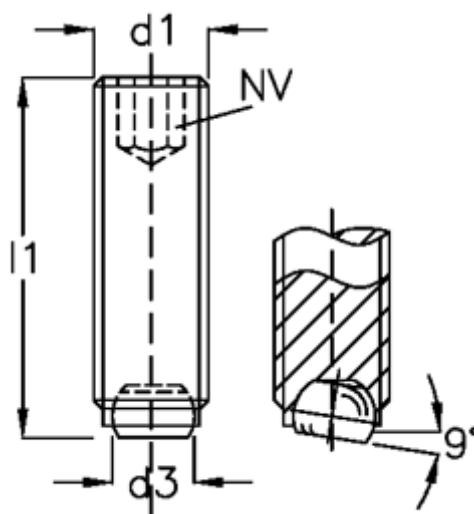

Article number: 209046181

Description: E+G Ball point screw
GN 605-M6-16-VN

Measures

d1	= M6
d2	= 4.0
d3	= 3.2
Internal hexagon	= 3
l1	= 16